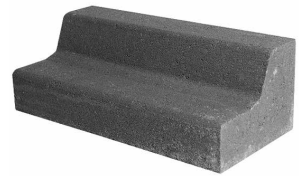

Concrete Pavers • Stone Pavers • Tiles • Garden Walls & Edging
Retaining Walls • Concrete Sleepers • Concrete Blocks • Wall Cladding

LAWN EDGE

BEST PRICE >>>
promise

FEATURES

- Separate the lawn from the garden bed
- Lay two ways for high edge or mowing strip
- Free samples available

SUITABLE FOR

- Lawn edges
- Garden edges

Specifications	Size (w x h x d)	No. per LM	Weight per unit	Units per pallet
Lawn Edge	230 x 80 x 110mm	4.3	2.9kg	280

COLOUR RANGE*

Oatmeal

Charcoal

*Colours are an indication only. Always sight physical product colour samples before purchase.