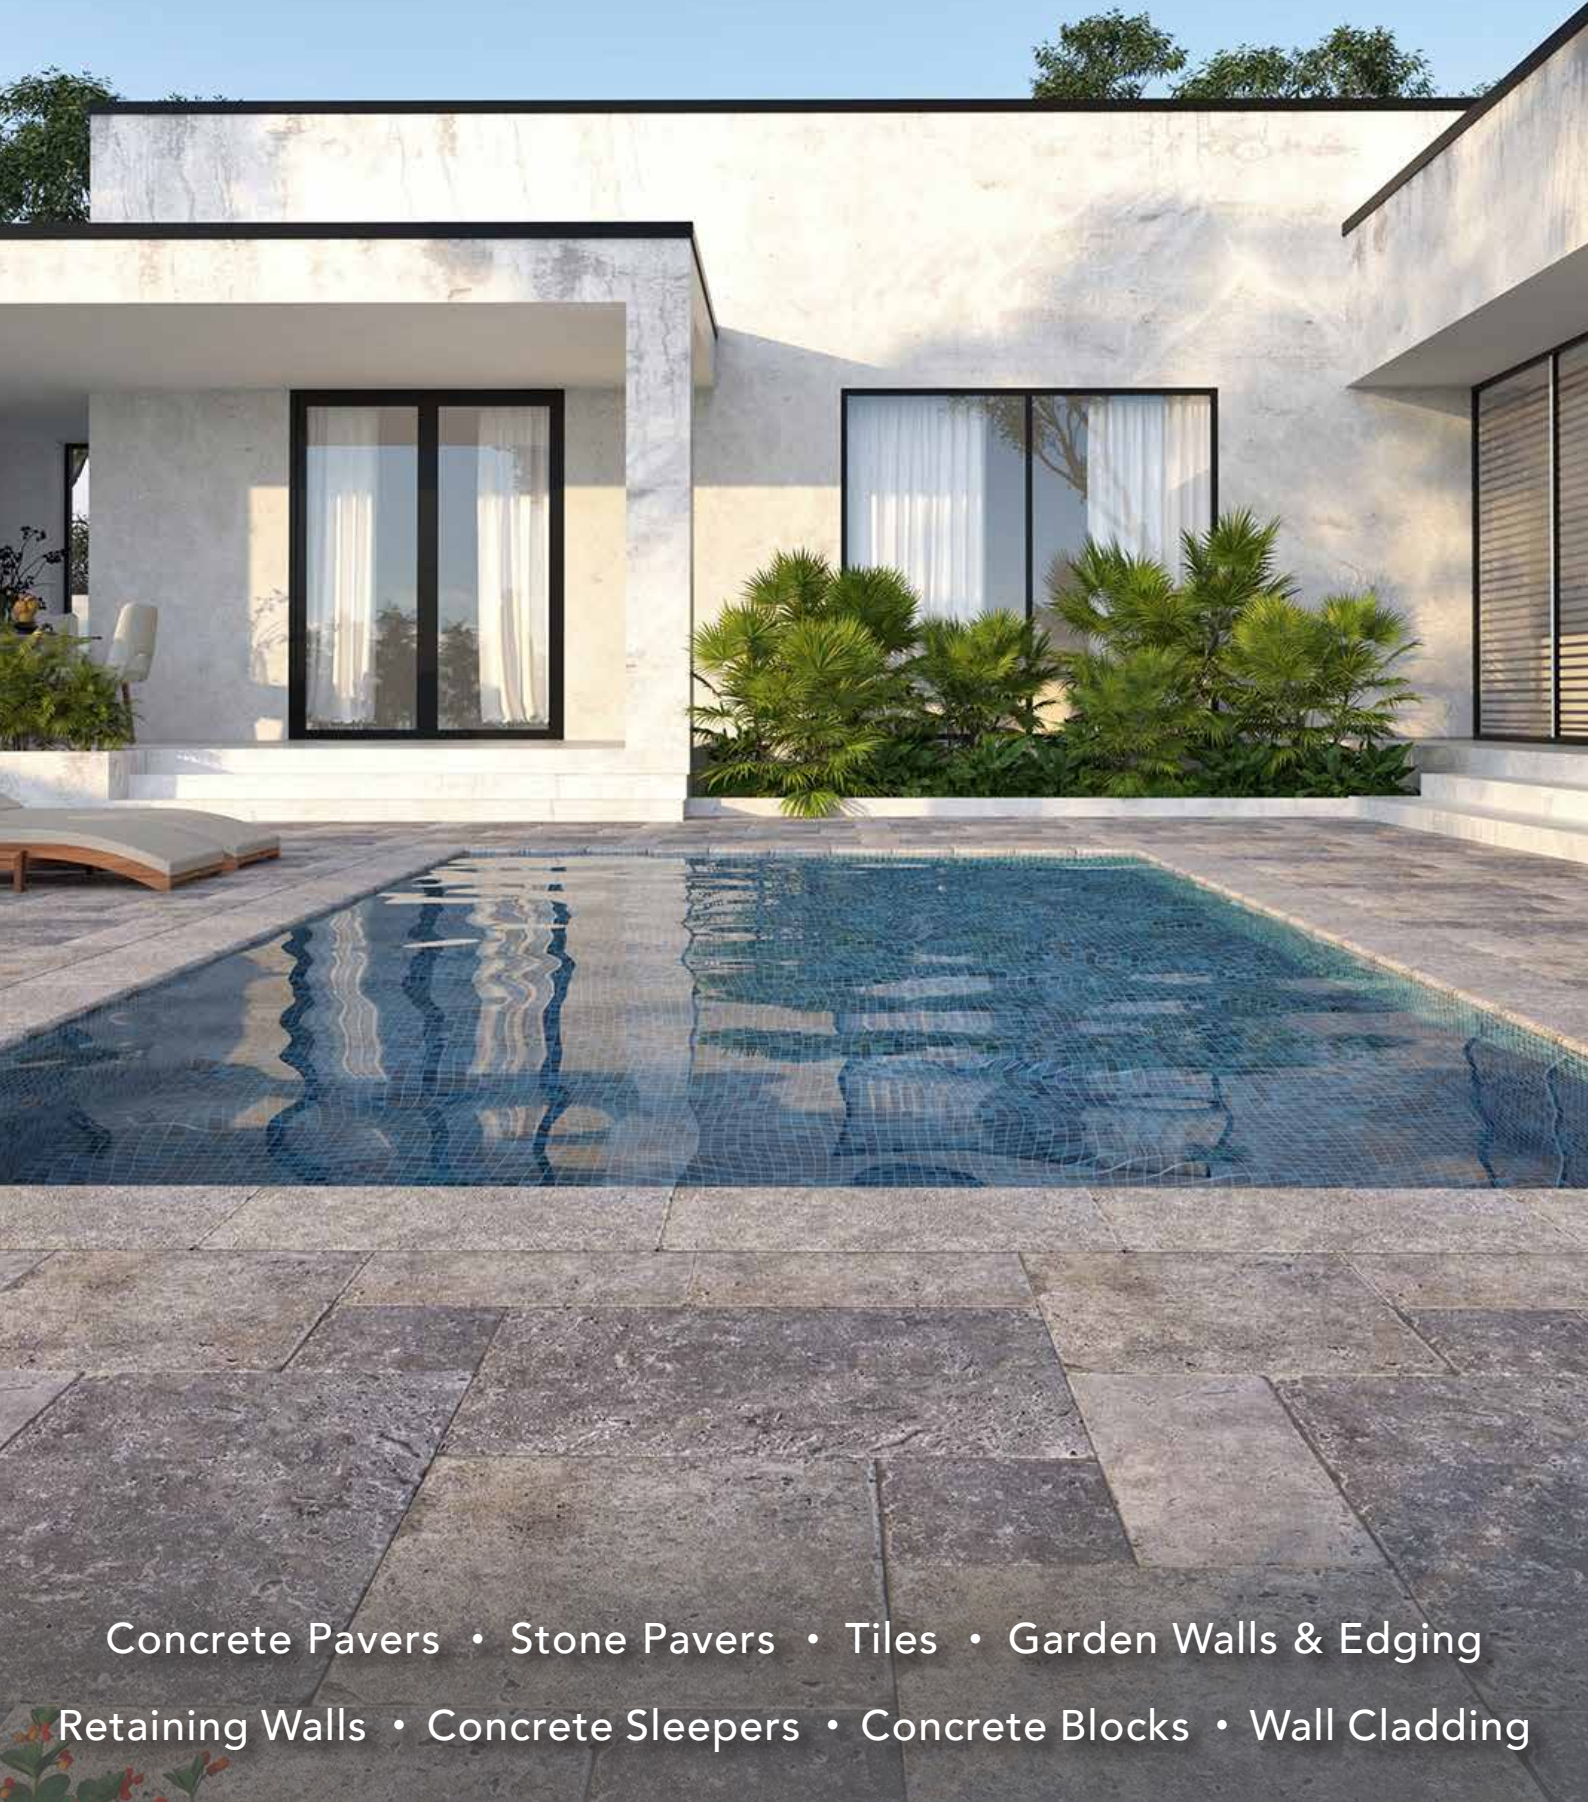

SILVER TRAVERTINE

Concrete Pavers • Stone Pavers • Tiles • Garden Walls & Edging

Retaining Walls • Concrete Sleepers • Concrete Blocks • Wall Cladding

SILVER TRAVERTINE

FEATURES

- Natural travertine from Turkey
- Elegant, unique and timeless
- Cool under foot
- Slip resistant
- Free samples available

SUITABLE FOR

- Indoor and outdoor applications
- Pool safe (salt resistant)
- Courtyards, entertaining areas and patios
- Patios and alfresco
- Driveways*
Must be laid on a concrete base, 30mm pavers only.