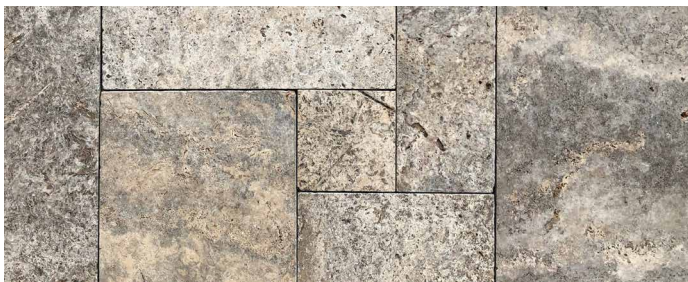

SILVER TRAVERTINE

Concrete Pavers • Stone Pavers • Tiles • Garden Walls & Edging

Retaining Walls • Concrete Sleepers • Concrete Blocks • Wall Cladding

SILVER TRAVERTINE

FEATURES

- Natural travertine from Turkey
- Elegant, unique and timeless
- Cool under foot
- Slip resistant
- Free samples available

SUITABLE FOR

- Indoor and outdoor applications
- Pool safe (salt resistant)
- Courtyards, entertaining areas and patios
- Patios and alfresco
- Driveways*
Must be laid on a concrete base, 30mm pavers only.

*Pool coping available in single sided bullnose, double sided bullnose, triple sided bullnose, external and internal bullnose corner.

COLOUR RANGE*

Silver

*Colours are an indication only. Always sight physical product colour samples before purchase.